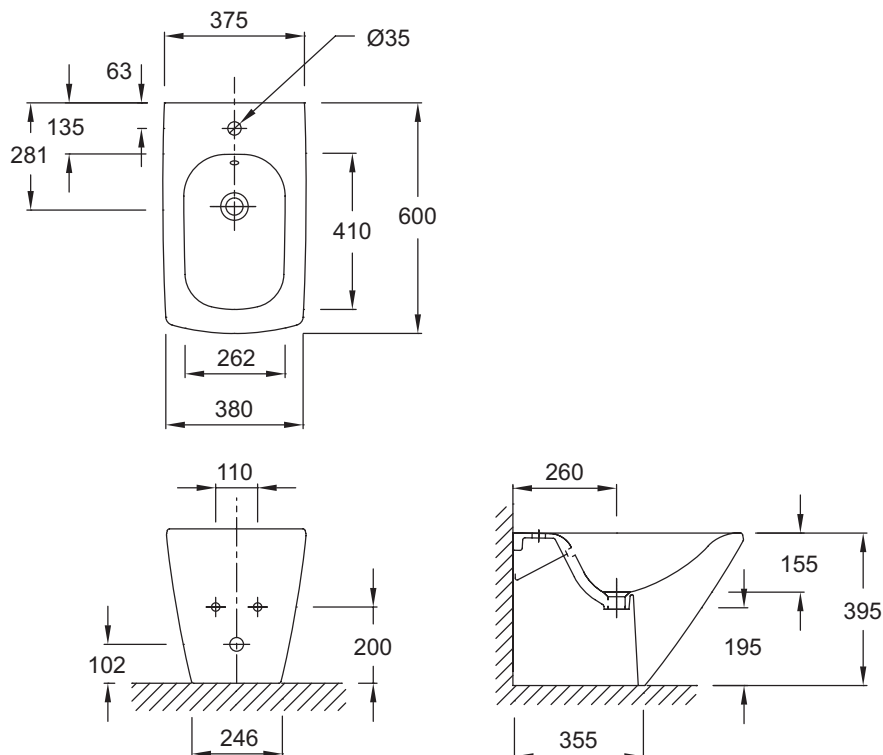

Escale Floor-standing bidet

19044W

| | |
|-----------------------------|---|
| Product Description: | Bidet, 1 tap hole |
| Product Dimensions: | 600 mm projection |
| Colour/Finish: | White |
| Material: | Vitreous China |
| Product Weight (kg): | 26.0 |
| Fixings Included: | Rapid fix system using concealed fixings (supplied) |
| Guarantee (Years): | 25 |

Dimensions (mm)

Kohler UK

Sales and Technical: +44 (0) 844 571 0048

info@kohler.co.uk

www.KOHLER.co.uk

THE BOLD LOOK
OF **KOHLER**®